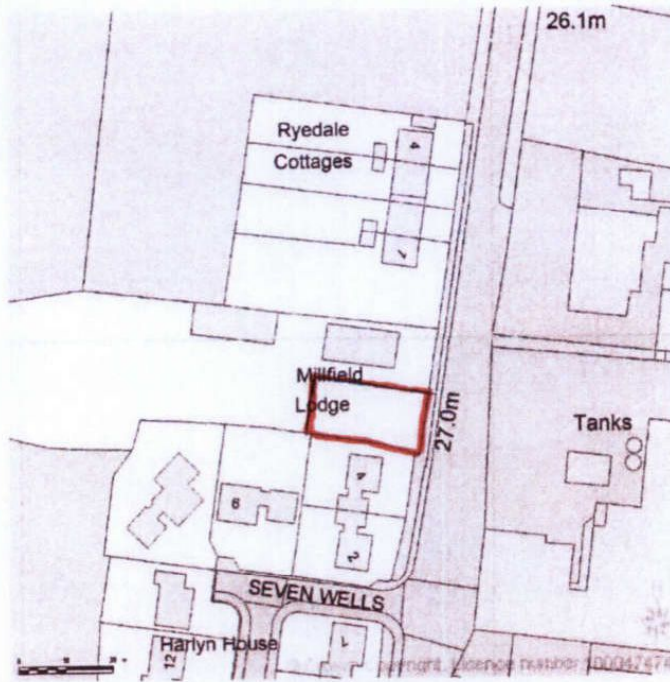

LOCATION PLAN FROM 14/00796/REM

Streetwise

Enabled by  
OS Ordnance  
Survey

SITE LOCATION PLAN  
AREA 2 HA  
SCALE 1:1250 on A4  
CENTRE COORDINATES: 474968, 473799

Supplied by Streetwise Maps Ltd  
[www.streetwise.net](http://www.streetwise.net)  
Licence No: 100047474  
29/07/2014 11:27